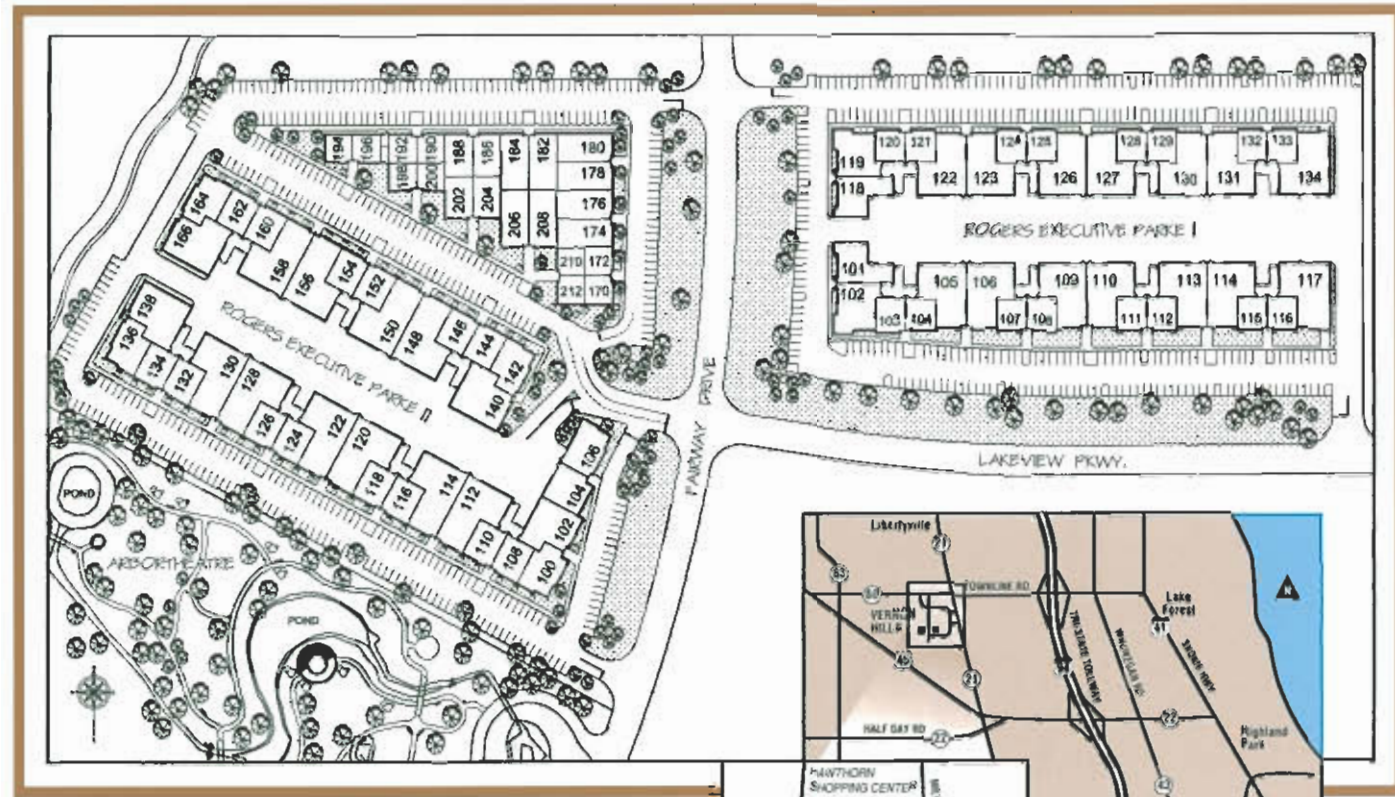

Rogers Executive Parke

**Lakeview Parkway & Fairway Drive
Vernon Hills, Illinois**

Arthur J. Rogers & Co.
CORPORATE REAL ESTATE SERVICES

www.arthurjrogers.com

847-541-3600

Rogers Executive Parke

- Prestige Corporate Facility
- 1,350 SF - 61,300 SF
- Recessed Docks and Drive-in Doors
- Office Area to Suit
- Highly Flexible Design